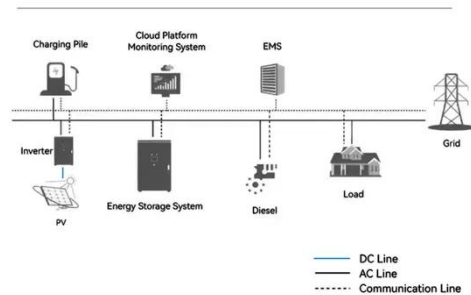

BMS for Telecom Base Station BES-01

The MOKOEnergy BMS keeps your telecom battery backup power supply optimized for reliability. Our compact BMS board actively balances cells, prevents overcharging, and protects against common ...

[Get Price](#)

System Topology

Telecom Battery Backup System , Sunwoda Energy

A telecom battery backup system is a comprehensive portfolio of energy storage batteries used as backup power for base stations to ensure a reliable and stable power supply.

[Get Price](#)

BATTERY MANAGEMENT BOARD FOR COMMUNICATION BASE ...

As a telecommunication management system, BMS ensures stable and continuous power supply for base stations during high-load operations by precisely managing battery status, providing a reliable ...

[Get Price](#)