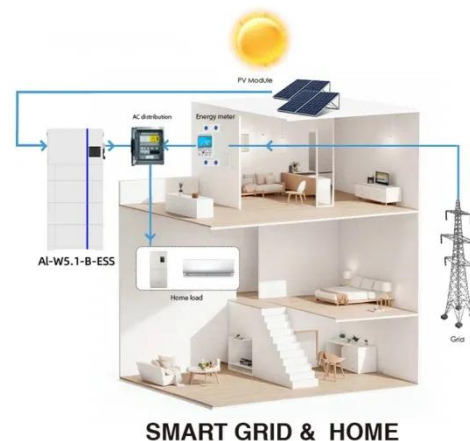

Battery cabinet installation details ESS power base station

An Energy Storage System (ESS) is a specific type of power system that integrates a power grid connection with a Victron Inverter/Charger, GX device and battery system.