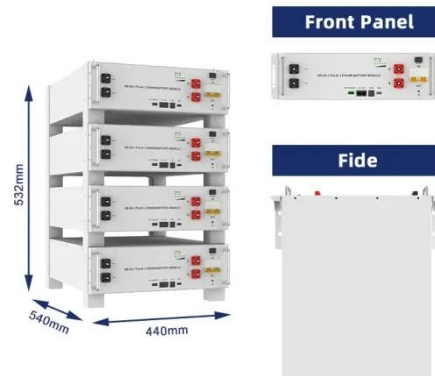

of applications. Battery cabinets are engineered for an uninterrupted power backup source to support the continuous

...

[Get Price](#)

Battery Cabinet_Prostar

Prostar C Series Battery Cabinet is crafted from thickened cold-rolled steel plate, featuring a compact and rational structure that offers a high load-bearing capacity.

[Get Price](#)

Contact Us

For catalog requests, pricing, or partnerships, please visit:
<https://www.cannabiswow.es>