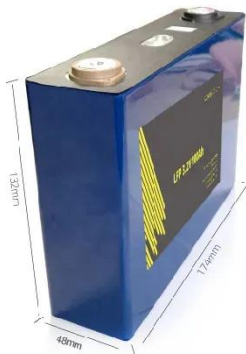

Warehouse Base Station Energy Cabinet , Reliable Power Solutions ...

This sturdy structured cabinet houses network servers, Edge computers, monitoring systems, and energy storage to provide uninterruptable power even in the most remote sites that are not reachable ...

[Get Price](#)