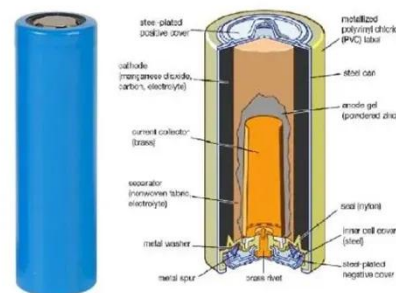

## High Quality 800mm Deep Server Racks for Data Centers

An 800mm deep server rack is a standard depth configuration widely

used in data centers, server rooms, and IT environments to house networking equipment, servers, storage systems, and power ...