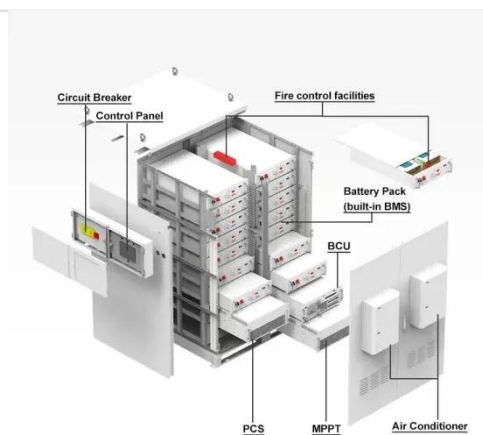

Solar Panel Voltage: 2026 Ultimate Guide

We have explained what solar panel voltage is and how you can calculate it. Learning about different solar panel voltages and the factors affecting them will help in better understanding ...

[Get Price](#)

Solar Panel Kits, Lithium Battery & DIY Solar Power System

Eco-Worthy offers off grid solar solutions which includes LiFePO4 lithium battery, solar panel and solar panel kits, mounting brackets and other accessories. We aim to provide high-quality off grid solar ...

[Get Price](#)

Solar Panel Voltage Explained: Output & Regulation Guide

Solar panels convert sunlight into usable electrical energy -- but to truly understand how that energy flows, you need to grasp one fundamental concept: voltage. Voltage determines how ...

[Get Price](#)