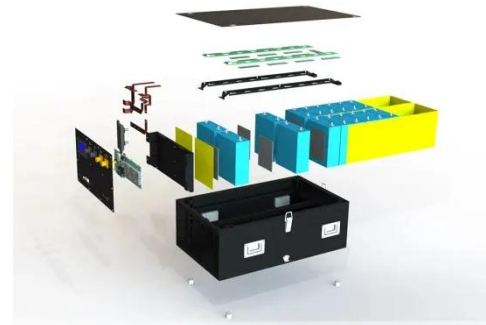

Outdoor Power Cabinet , Power Cabinet , NPX06-H1

LongXing outdoor power cabinet provides flexible size options, offers the ideal enclosure solution to build the whole base station inside.

[Get Price](#)

PWE Enclosure

Each enclosure features a removable door and lid. Standard features include a high magnetic circuit breaker, a duplex AC receptacle and a service power