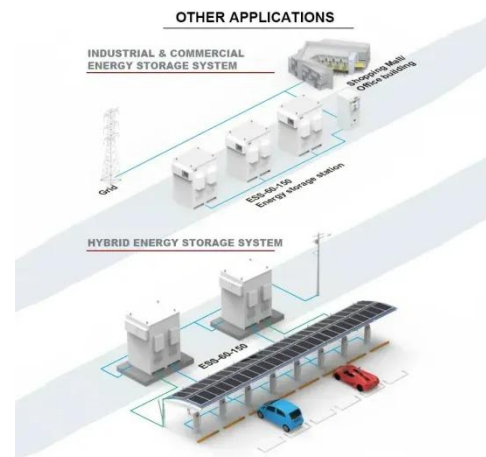

Open_Compute_Project_Battery_Cabinet_v1.0