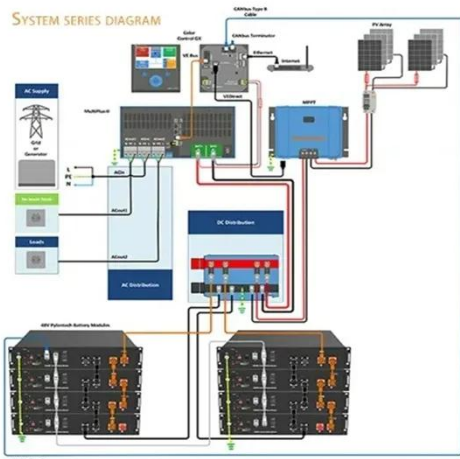

Super high voltage 75kwh lithium battery system 750V 100Ah backup ...

Each basic storage battery with built-in intelligent BMS effectively prevent battery overcharge, over-discharge, overcurrent and over-temperature. Standard 19-inch rack-mount durable enclosure for ...

[Get Price](#)