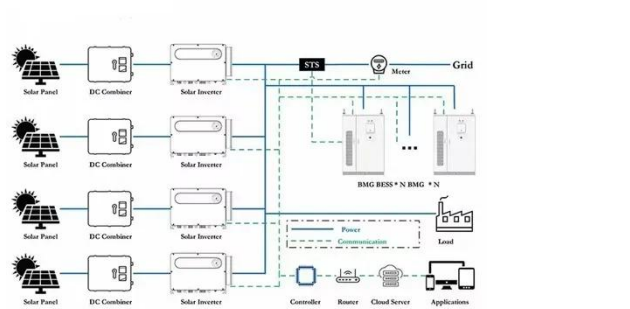

60v50A how much bigger is the inverter

The Only Inverter Size Chart You'll Ever Need

We have created a comprehensive inverter size chart to help you select the correct inverter to power your appliances.

[Get Price](#)

60v50A how much bigger is the inverter

Bigger inverters generally use more power, even when not in use. However, more efficient inverters turn more sunlight into usable power, needing less extra power.

[Get Price](#)

Inverter Size Calculator [Power Inverter, AC, DC, Solar Inverter]

The Inverter Size Calculator helps determine the appropriate inverter size for your power needs, whether for home appliances, solar systems, or vehicles. It simplifies calculating the required ...

[Get Price](#)