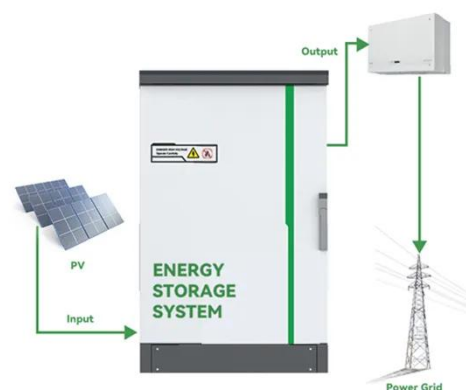

60V DC to 220V AC Inverter

The 60V DC to 220V AC inverter is a powerful power conversion device designed to transform direct current (DC) from batteries or solar systems into stable alternating current (AC) suitable for ...