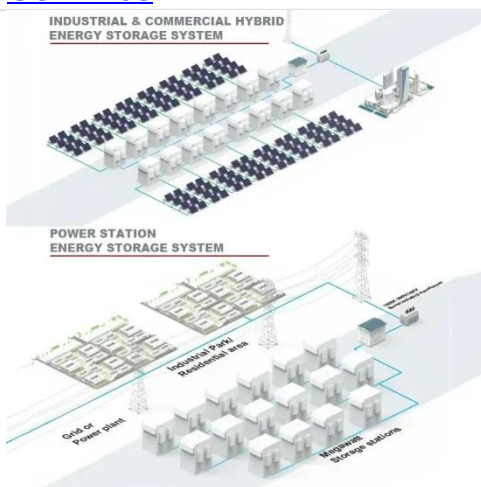

60kW power cabinet vs diesel generator

Understanding Diesel Generator Specifications: kW, kVA, and Power

Understand diesel generator specifications: kW, kVA, and power factor. Learn how these metrics impact real power, total apparent power, and crucial generator sizing for efficiency.

[Get Price](#)

Stationary Generator , 60kW , Diesel , 4.5L

Generac manufactures its own enclosures, ensuring each unit combines the highest level of durability, noise reduction, weather resistance, and streamlined design. Generac industrial alternators are ...

[Get Price](#)

Choosing the Right 60 kW Generator for Your Needs

When choosing the ideal 60 kW generator for your power needs, several critical considerations must be considered to ensure your selection is effective and compliant with regulatory ...

[Get Price](#)