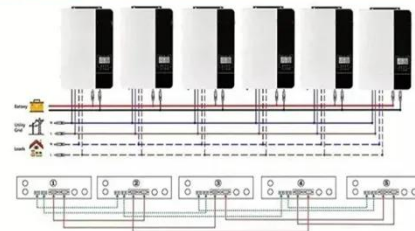

60kW Distributed Energy Storage Cabinet

48V 100Ah

60kW Distributed Energy Storage Cabinet

SolaX ESS-AELIO , C& I Energy Storage ESS Cabinet , 50kW/60kW

With support for 200% PV oversizing and a maximum 40A DC input current, the Hybrid ESS Cabinet ensures high throughput for large-scale solar integration. Global MPP scanning maximizes energy ...

[Get Price](#)

AEILO-P60B100 SolaX Hybrid ESS Cabinet 60kW 100kWh - Reliable ...

This compact yet powerful ESS cabinet delivers scalable, intelligent energy storage ideal for peak shaving, demand response, backup power, and seamless integration with solar PV and VPP networks.

[Get Price](#)

Parallel (Parallel operation up to 6 unit (only with battery connected))

AC input wires

AC output wires

OASIS 60 Battery Cabinet: Scalable Energy Storage for Businesses

Sunwoda's OASIS 60 is a modular, high-performance battery energy storage system designed for commercial and industrial scale applications.