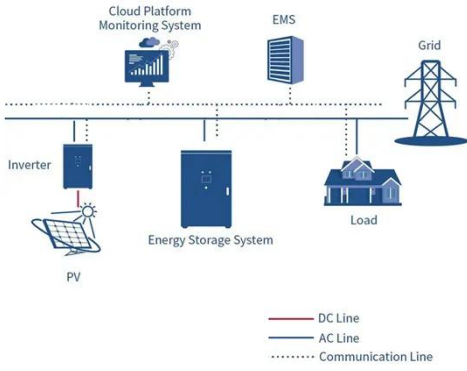

[Get Price](#)

AEILO-P60B100 SolaX Hybrid ESS Cabinet 60kW 100kWh - Reliable ...

This compact yet powerful ESS cabinet delivers scalable, intelligent energy storage ideal for peak shaving, demand response, backup power, and seamless integration with solar PV and VPP networks.

[Get Price](#)

Parallel (Parallel operation up to 6 unit (only with battery connected))

AC input wires

AC output wires

OASIS 60 Battery Cabinet: Scalable Energy Storage for Businesses

Sunwoda's OASIS 60 is a modular, high-performance battery energy storage system designed for commercial and industrial scale applications.

[Get Price](#)

Lion Energy 60 kW/101 kWh POWERsave Cabinet (#10411)

All-in-one, pre-assembled, scalable, battery energy storage system designed for commercial and industrial applications. All-in-one cabinet - battery, inverter, cooling, and EMS