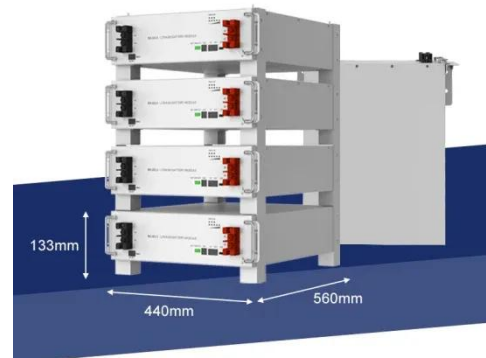

Amazon : 3500 Watt Inverter Generator

MaXpeedingrods 3500 Watt Dual Fuel Inverter Generator, Remote/Electric Start, Gas and Propane Powered for Home Backup Power, Outdoor Camping, RV Ready, EPA Compliant, Digital Display