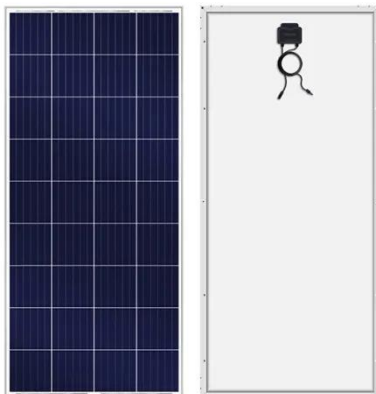

industry experts, our user-friendly platform makes it simple to search and download PDF versions of land documents in Titus County.

[Get Price](#)

BESS Container for Emergency: How It's Saving EU Disaster Shelters (And

BESS Container for Emergency delivers--1-hour setup, 72+ hrs of solar-backed power, IP67 waterproofing, and EU CPM compliance. Plus, score EUR1.2B in funding & partner with Maxbo Solar () to ...

[Get Price](#)

Search in XLSX Online

This app allows you to search a XLSX for a word or phrase using simple or complex queries. To start searching in XLSX, please upload your file and our XLSX search engine will perform indexing it for you.

[Get Price](#)

Titus Tax Property Search

Try using the Advanced Search above and add more info to narrow the field.