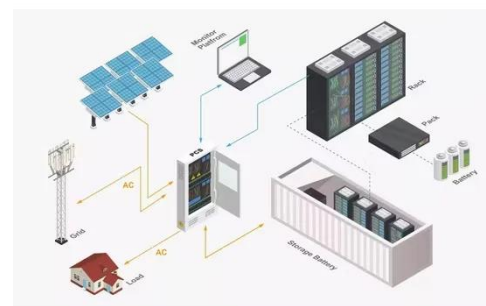

Ireland sets four-hour, 75%-efficient, 201 MW storage target by 2030