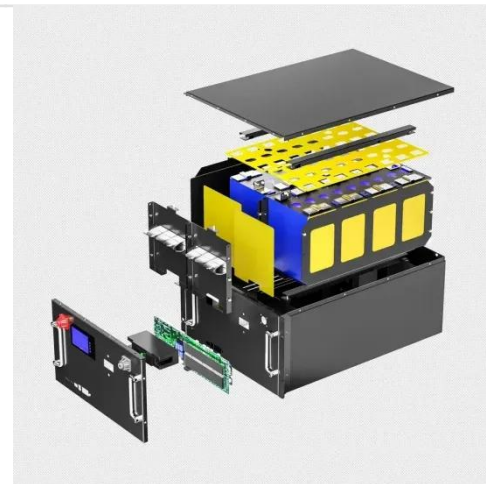

AZE BESS Cabinets

The cabinets are made of galvanized steel or aluminium, making them easy to position and providing a long service life. A slide-in racking system allows for easy installation of 19" rackmount style battery ...

[Get Price](#)

SUNFiD Solar Energy Storage System

Our Battery Energy Storage System (BESS) can be operated under on-grid and Off-grid operation mode. The BESS