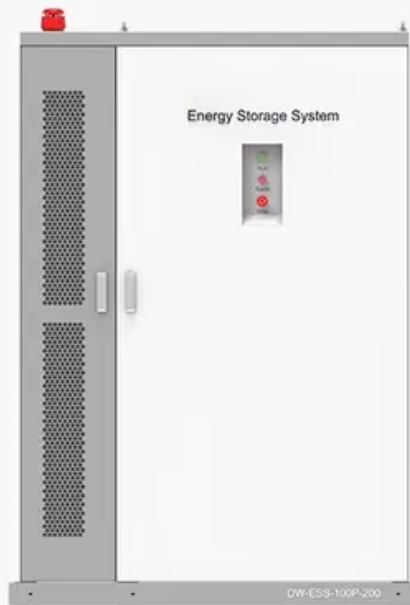

5MWh Data Center Rack for Emergency Rescue

◆ PRODUCT INFORMATION ◆

-  **BATTERY CAPACITY**
50kWh~500kWh
-  **DC VOLTAGE RANGE**
400V~1000V
-  **DEGREE OF PROTECTION**
IP54
-  **OPERATING TEMPERATURE RANGE**
-10~50°C

5MWh Data Center Rack for Emergency Rescue

Data Center Power Reserve Solution 5mwh 20FT Container Ess with ...

Introducing our state-of-the-art 6.7mwh Container BESS, a pinnacle of engineering designed specifically for Industrial and Commercial Energy Storage. This trailblazing system guarantees seamless ...