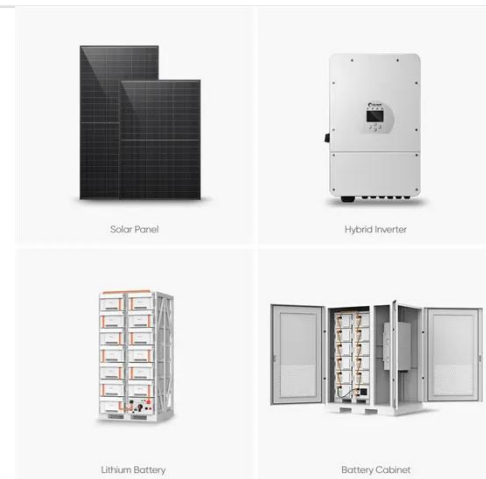

5MWh Battery Storage Container (eTRON BESS)

The 5MWh BESS comes pre-installed and ready to be deployed in any energy storage project around the world. We can offer flexible deployment of multiple battery containers supporting both back-to ...

[Get Price](#)