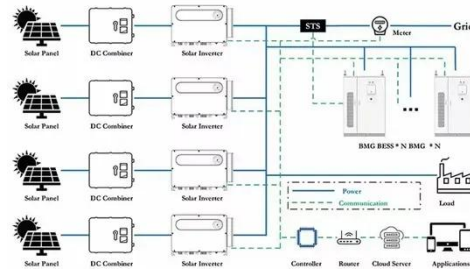

Power Supply Cabinets

Power Supply Cabinets Power Supply Cabinets Raycap's cabinet solutions for LTE-/5G antenna locations offer the highest reliability to effectively support mobile network operations. The indoor and ...

[Get Price](#)

communication cabinet- Outdoor cabinet-Shenzhen Yitong ...

communication cabinet Product Overview: The outdoor communication integrated power cabinet solution is designed for industries such as government, power, military, banking, ...

[Get Price](#)

Energy Storage Cabinet, energy storage system, New Energy ...

Mobile solar container MORE Huijue Group's Mobile Solar Container offers a compact, transportable solar power system with integrated panels, battery storage, and smart management, providing ...

[Get Price](#)