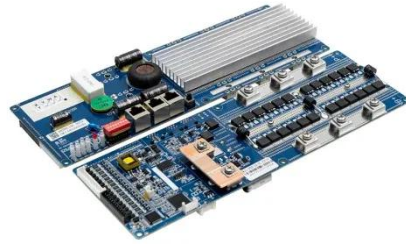

Cabinet from 5MW Wind Power Supply
Cabinet - Mianyang Panfeng Intelligent
Manufacture Co., Ltd.

[Get Price](#)