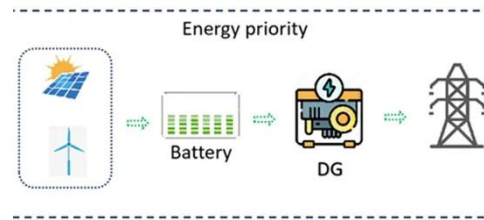

installed outside the base station cabinet.

[Get Price](#)