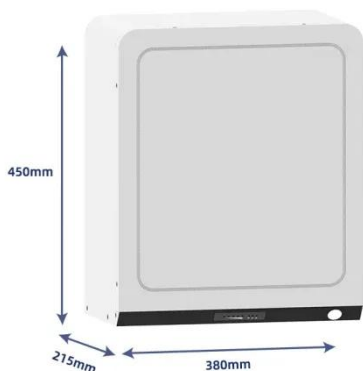

5G Macro Base Station in the Real World: 5 Uses You'll

As 5G technology continues to evolve, the deployment of macro base stations becomes increasingly critical. These large-scale cellular towers form the backbone of 5G networks, enabling ...

[Get Price](#)

Empowering next-generation Macro base stations

As wireless networks grow, macro base stations need efficient, compact solutions. Our new RF power drivers and