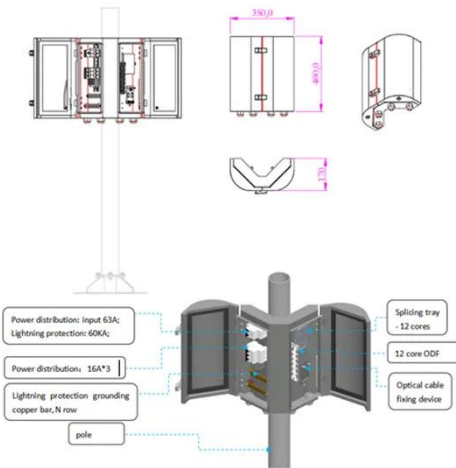

[Get Price](#)

US Base Station Battery Solutions , Huijue Group E-Site

Looking ahead, the convergence of solid-state electrolytes and smart inverters promises to revolutionize base station power reliability. But operators can't wait for perfection--hybrid solutions ...

[Get Price](#)

Coordination of Macro Base Stations for 5G Network with User ...

To solve this problem, a two-step energy management method that coordinates 5G macro BSs for 5G networks with user clustering is proposed.

[Get Price](#)