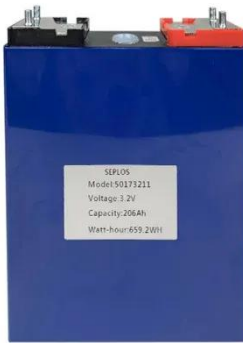

COMONENTS OR 5G BASE STATIONS AND ANTENNAS

A) 5G will still require hardware changes. It will act as an interim, but it will still not satisfy the need for true 5G network architecture. The number of base stations needed increases with each generation of ...

[Get Price](#)

Macro base station , Multi-Port High-Gain Base Station Antennas

Our macro cell antenna portfolio supports a wide range of frequencies, RET (Remote Electrical Tilt), multi-band operations, and massive MIMO capabilities -- all tailored for demanding ...

[Get Price](#)

Industrial 5G Cloud Base Station

Only one board needs to be added, so to upgrade the existing site into one-stop 5G cloud base station for industry. No engineering survey is required, no new equipment room space needs to be added, ...

[Get Price](#)