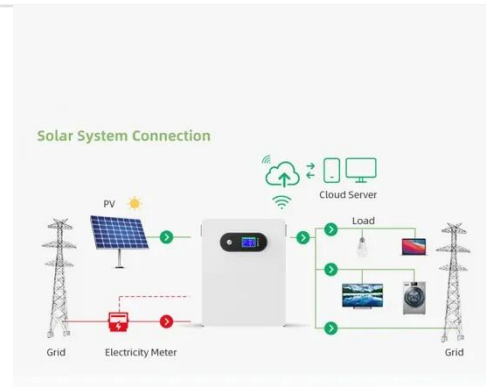

Android Facebook integration with invalid key hash

The Facebook SDK for Unity gets the wrong key hash. It gets the key from