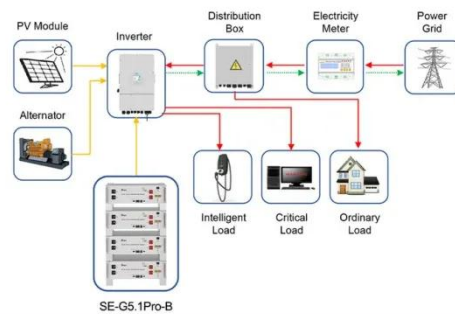

[Get Price](#)

Chint CPS SCA50KTL-DO/US-480 50kW 3-Phase String Inverter

The Chint Power Systems CPS SCA50KTL-DO/US-480 delivers 50kW of three-phase power output with 98.8% peak efficiency and 98.5% CEC efficiency, engineered for large-scale North American commercial ground ...

With a power conversion capacity of 50 kilowatts, the M3 series features four independent MPP trackers and 8 PV string inputs, supporting complex system designs with multiple strings. It is compatible with MERCs for ...

CPS 50kW 480 VAC 3-Phase Grid-Tie Inverter for ...

The 50kW (55kVA) medium power CPS three phase string inverters are ...

[Get Price](#)

Decoding facebook's blob video url

Facebook downloads the audio and the video separately, so get the audio link from the google chrome inspector, by right click on the video and choosing inspect, going to Inspector, Network Tab, and ...

[Get Price](#)

50/60 kW, 1000 Vdc String Inverters for North America

50/60 kW, 1000 Vdc String Inverters for North America designed for ground mount, rooftop and carport applications. The units are high performance, advanced, and reliable inverters de