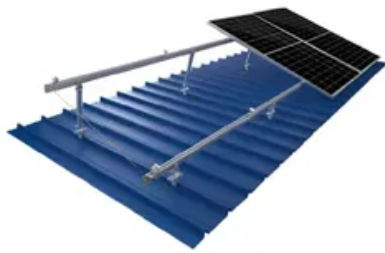

500kWh modular outdoor cabinet for base stations

TILE ROOF SOLAR MOUNTING SYATEM

STANDING SEAM ROOF SYATEM

ADJUSTABLE TILT FLAT ROOF SYATEM

TRIANGLE FLAT ROOF SYATEM

500kWh modular outdoor cabinet for base stations

[Get Price](#)

Outdoor Energy Storage All-in-one Cabinet

These cabinets are designed for outdoor installations, providing uninterrupted power supply (UPS) for telecom towers, industrial sites, solar farms, and emergency backup systems.

[Get Price](#)

Outdoor Photovoltaic Energy Cabinet, Base Station Energy Storage

An Outdoor Photovoltaic Energy Cabinet is a fully integrated, weatherproof power solution combining solar generation, lithium battery storage, inverter, and EMS in a single cabinet. It delivers clean,

[Get Price](#)

Base Station Energy Cabinet

The Base Station Energy Cabinet is a fully enclosed, weather-resistant telecom energy cabinet designed to provide

reliable power distribution and battery backup for outdoor communication networks.