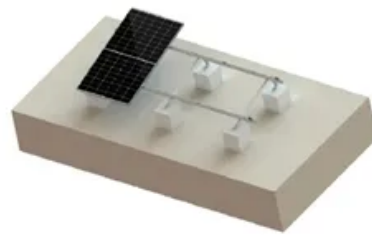

500kWh modular outdoor cabinet for base stations

TILE ROOF SOLAR MOUNTING SYATEM

STANDING SEAM ROOF SYATEM

ADJUSTABLE TILT FLAT ROOF SYATEM

TRIANGLE FLAT ROOF SYATEM

500kWh modular outdoor cabinet for base stations

[Get Price](#)

Outdoor Photovoltaic Energy Cabinet, Base Station Energy Storage

An Outdoor Photovoltaic Energy Cabinet is a fully integrated, weatherproof power solution combining solar generation, lithium battery storage, inverter, and EMS in a single cabinet. It delivers clean,

[Get Price](#)

Base Station Energy Cabinet

The Base Station Energy Cabinet is a fully enclosed, weather-resistant telecom energy cabinet designed to provide

reliable power distribution and battery backup for outdoor communication networks.