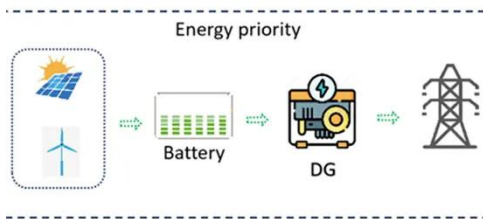

500kWh Data Center Battery Cabinet along the Belt and Road Initiative