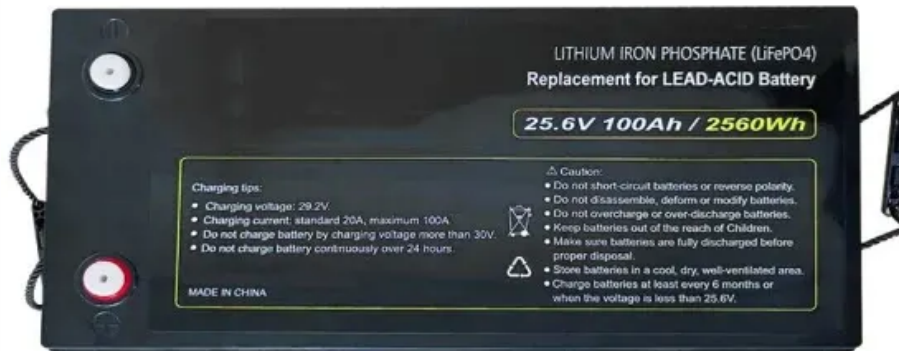

48V and 12V to 220V inverter

48V and 12V to 220V inverter

Best 48V DC to 220VAC Inverters for Reliable Off-Grid and Solar Power

This inverter supports multiple DC input voltages including 12V, 24V, 48V, 60V, and 72V, providing 110V or 120V AC output through pure sine wave technology. It achieves up to 98% ...

[Get Price](#)

Pure Sine Wave Inverter (12v/24v/48v) , inverter

DC 48V to AC 110V/220V/230V/240V, intelligent temperature control, high efficiency. Screw terminals provide a secure and reliable connection in this power sine wave inverter. 48V inverter pure sine ...

Best 48V DC to 220V Inverters for Off-Grid Power

This guide highlights top 48V DC to 220V inverters that deliver reliable pure sine wave power for off-grid, RV, truck, and solar setups. Each option integrates inverter functionality with ...

Our Lifepo4 batteries can be connected in parallels and in series for larger capacity and voltage.

[Get Price](#)

3000 Watt Pure Sine Wave Power Inverter for Home, 12V/24V/48V

Ideal for use in homes, vehicles, RVs, and boats, it reliably converts DC power (available in 12V, 24V, 48V inputs) to 220V AC, achieving an impressive conversion efficiency of over 90%.