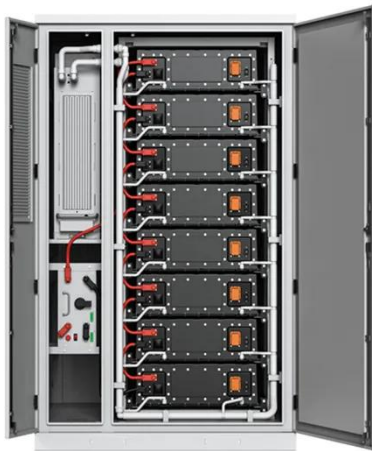

management and automatic switching functions for microgrids, EMS also needs to consider participating in power demand side response ...

[Get Price](#)

Aprende a teclear , teclea mejor , Teclea más rápido

¡El programa gratuito de mecanografía más popular del mundo! El plan de estudios de mecanografía K-12 de Typing incluye mecanografía táctil, ciudadanía digital, lecciones de codificación y juegos.

[Get Price](#)

30KW 40KWh Outdoor Cabinet Lithium Battery

The 40KWh LiFePO4 small energy storage cabinet, single cell 100AH, 1 parallel 128S, 409.6V 100AH, system consists of 8 8S1P modules, 1 high-voltage control box and a double-door battery cabinet.

[Get Price](#)