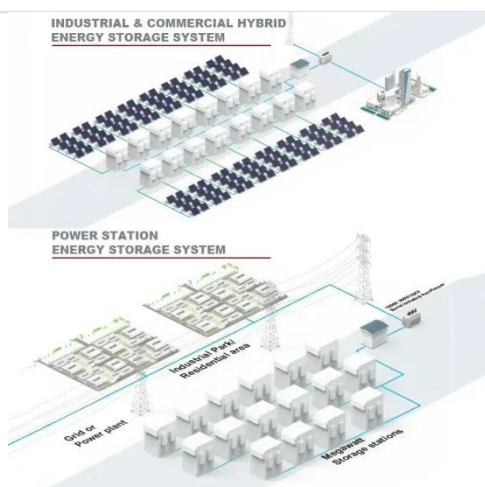

40kWh mobile outdoor cabinet for power station

Outdoor 19-inch 25U Lithium Battery Cabinet

The 25U Solar Battery Cabinet, equipped with a 40kWh energy storage system, is a highly efficient and reliable electrical enclosure specifically designed for renewable energy applications.

[Get Price](#)

Learn Touch Typing Free

Learn touch typing online using TypingClub's free typing courses. It includes 650 typing games, typing tests and videos.

[Get Price](#)

10KWh/20KWh/30KWh/40KWh Outdoor Photovoltaic Energy Cabinet

EK's outdoor photovoltaic energy storage cabinet is a high-performance energy storage solution designed for outdoor environments. The product integrates photovoltaic power generation, energy ...

[Get Price](#)