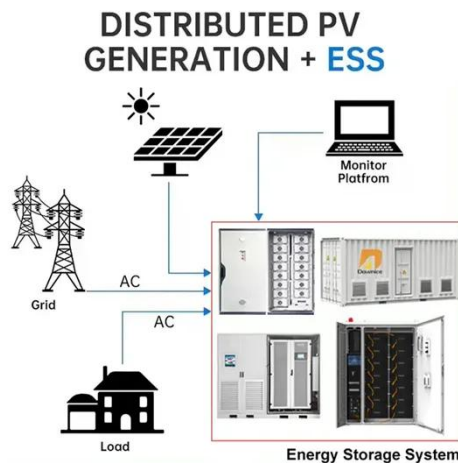

Engineered for demanding energy environments, the Ecolite 40kWh-15kW Outdoor Storage Cabinet is a modular and expandable power system designed to support substantial daily energy usage between ...

[Get Price](#)

Learn, teach, create! edclub

The highest quality free courses through the most awesome learning platform.

[Get Price](#)

Lecciones de Tecleo

Aprende a escribir con el tacto y mejora tu velocidad de escritura con lecciones gratuitas de tecleo interactivas para todas las edades. ¡Comienza tu práctica de tecleo ahora!

[Get Price](#)

40KWh Outdoor Photovoltaic Energy Cabinet

The outdoor photovoltaic energy cabinet can provide reliable housing for network servers, edge computers, professional