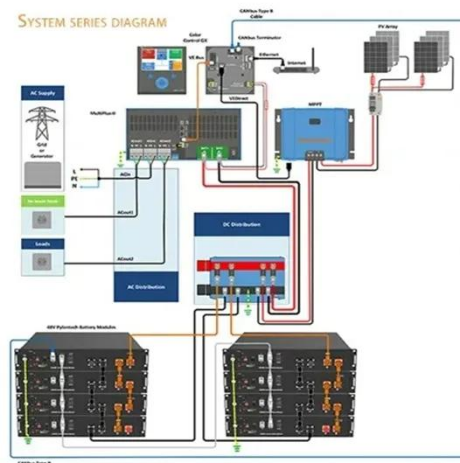

40-foot solar-powered container for island use

System Topology

Overview

The 40ft Foldable Container House with Solar Panels is a modular, mobile housing unit constructed from a 40-foot shipping container. Engineers designed it to fold flat for easy transportation and equipped it with solar panels to provide sustainable, off-grid electricity. RPS supplies the shipping container, solar, inverter, GEL or LiFePo battery bank, panel mounting, fully framed windows, insulation, door, exterior + interior paint, flooring, overhead lighting, mini-split + more customizations! RPS can customize the Barebones and Move-In Ready options to any design. Designed for the ultimate off-grid experience, this self-sufficient and durable shipping container home is your dream eco-friendly getaway. Featuring integrated solar power, rainwater collection, and a composting toilet, it empowers you to live independently and sustainably. Built from recycled steel, this home is both durable and eco-friendly. Here are some. Has its own self contained systems to run fully OFF GRID. Drop it on your site, unpack secured items, Fill Tanks and its ready to live in within 2 hours! You may place your order online or by contacting us via email or phone. This comprehensive resource covers everything from.

Our 20 and 40 foot shipping containers are outfitted with roof mounted solar power on the outside, and on the inside, a rugged inverter with power ready battery bank.

[Get Price](#)

- IP65/IP55 OUTDOOR CABINET
- IP54/55
- OUTDOOR ENERGY STORAGE CABINET
- OUTDOOR MODULE CABINET

[Get Price](#)

How to Choose a Container Cold Room 40ft Solar Powered System

Typically built within a standard 40-foot intermodal cargo container, these units integrate insulated walls, evaporative cooling units, solar photovoltaic (PV) panels, charge controllers, deep ...