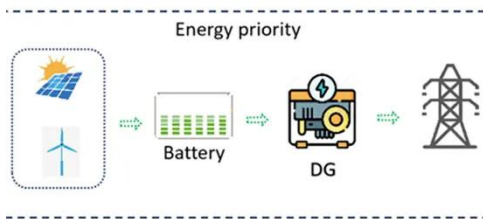

380V network cabinet for battery swapping station

The best battery swapping station solution

With deep expertise in lithium battery technology and intelligent hardware systems, TYCORUN offers a full suite of battery swapping stations designed for electric motorcycles, scooters, and delivery fleets.

[Get Price](#)

Battery swap cabinet

Offering rapid battery swaps, robust power management, and compatibility with various electric vehicles, these advanced battery swap systems feature IP55-rated protection, intelligent BMS with multiple ...