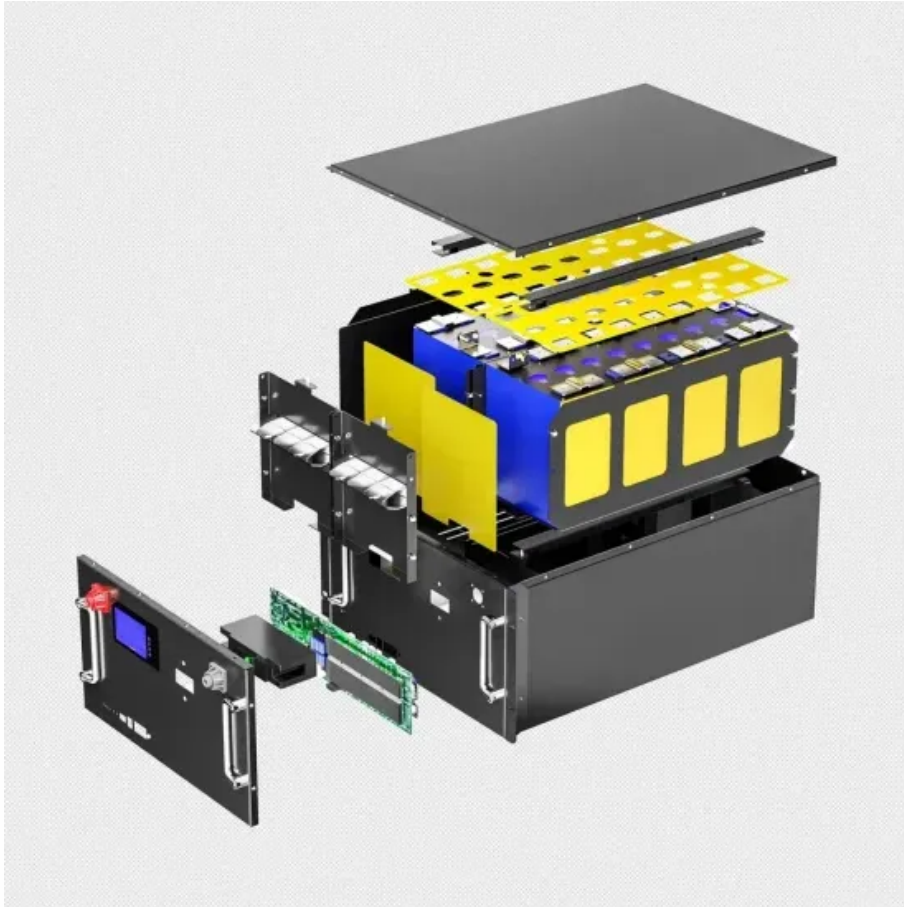

350w 220v inverter

350w 220v inverter

Pure Sine Wave Inverter 12V to AC 220V Power Inverter ...

Buy Pure Sine Wave Inverter 12V to AC 220V Power Inverter Transformer Power Converter Car Micro-type Inverter 350W at Walmart

[Get Price](#)

300W 350W Pure Sine Wave Power Inverter DC 12/24V To AC 110/220V ...

1, the maximum power output of 350W. 1x 350W Pure Sine Wave Power Inverter. Output waveform: pure sine wave. This product is made of the pure sine wave inverter pre-driver board ...

[Get Price](#)

350W Micro Grid Tie Inverter, 24V/ 48V DC to 120V/ 220V/ 240V AC

350 Watt micro grid tie inverter provides pure sine wave, optional Wifi and data logger, higher efficiency up to 95% using MPPT controller, converting DC 22-60V to AC 110V/ 220V/ 240V.

[Get Price](#)

350 Watt Solar Micro Inverter, Grid-tie Inverter

Buy 350 watt solar micro inverter, grid tie inverter online. Micro inverter with streamlined appearance design, enhances heat dissipation efficiency, and reduces wind resistance.