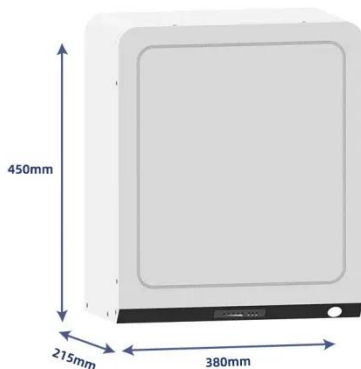

350W Micro Grid Tie Inverter, 24V/ 48V DC to 120V/ 220V/ 240V AC

350 Watt micro grid tie inverter provides pure sine wave, optional Wifi and data logger, higher efficiency up to 95% using MPPT controller, converting DC 22-60V to AC 110V/ 220V/ 240V.

[Get Price](#)