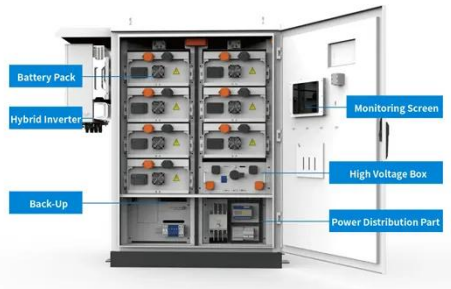

Sustainability in Outdoor Telecom Cabinets

Explore how energy-efficient outdoor telecom cabinets reduce power consumption, enhance sustainability, and lower operational costs for modern telecom networks.

[Get Price](#)

Outdoor Telecom Cabinet

Learn about their features, including weatherproofing, temperature control, and space optimization, making them ideal for outdoor installations in remote locations and urban settings.

[Get Price](#)