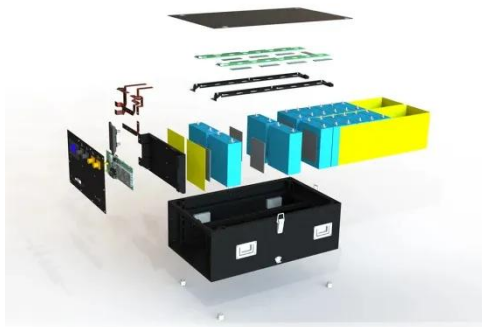

NVIDIA lança driver GeForce 572.47 com suporte à RTX 5070 Ti e

Novo driver GeForce 572.47 traz suporte à nova placa de vídeo, melhorias para Marvel's Rivals com DLSS 4 e correções de estabilidade no sistema.

[Get Price](#)

300 Watt Pure Sine Power Inverter 12 Volt

This 300 Watt, 12 Vdc, 2.5 Amp power inverter is perfect for small size devices such as chargers, small lights, small fans and much more. Backed by a 2 year warranty and lifetime tech support.

[Get Price](#)

Meind 300W Power Inverter DC 12V to AC 220V Car Inverter with ...

Buy Meind 300W Power Inverter DC 12V to AC 220V Car Inverter with 5.4A Dual USB for Mobile Phone Laptop Tablet Charger at Walmart

[Get Price](#)