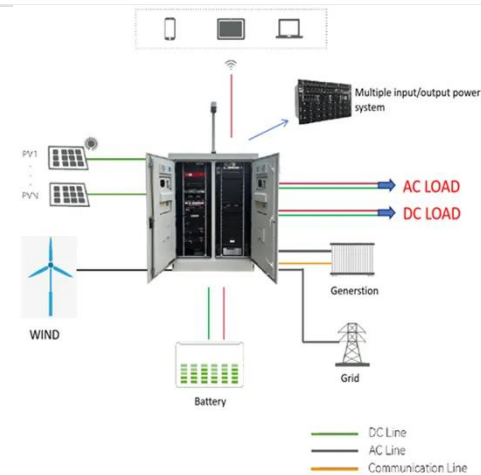

Driver NVIDIA GeForce 572.16 traz suporte para RTX 5080 e RTX 5090