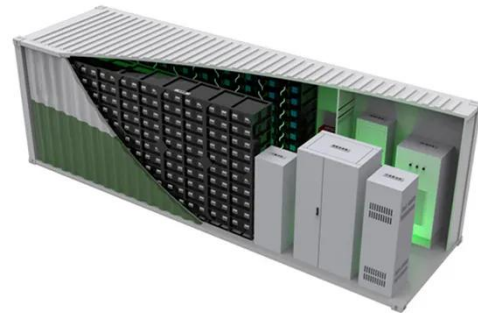

How to create a safe and efficient electrical system for a sports centre, ensuring service continuity and extensive electricity distribution.

[Get Price](#)

Contact Us

For catalog requests, pricing, or partnerships, please visit:
<https://www.cannabiswow.es>