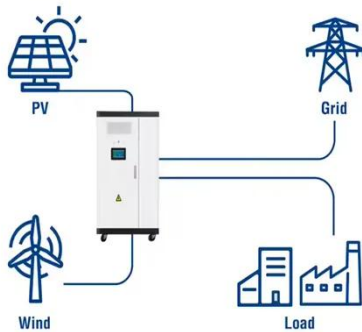

Utility-Scale ESS solutions