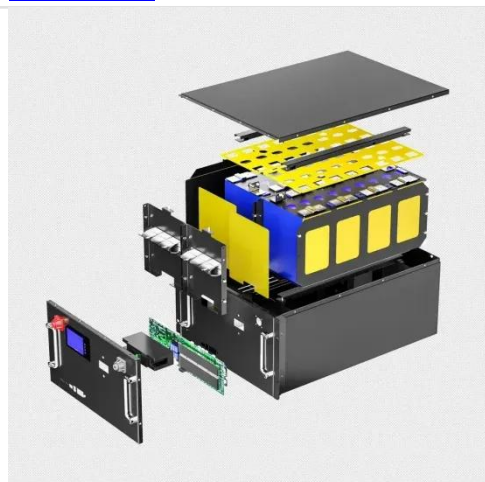

25 KWh Battery LifePO4 Energy Storage

25kwh battery for energy storage and power backup, easy to stack, save space, expandable, LiFePO4, high energy density, 10 years service life.

[Get Price](#)

BATTERY STORAGE IN NEW ZEALAND

transferring and using energy. In New Zealand, our hydro lakes store energy on