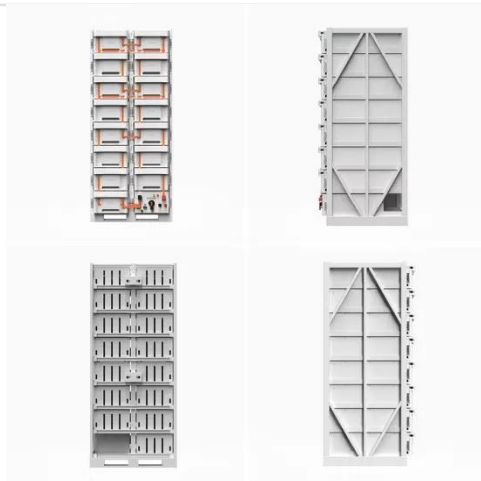

Battery String-S224

- 1C Charge/Discharge
- Easy configuration and maintenance
- Power supply can be single battery string or parallel battery strings

[Get Price](#)