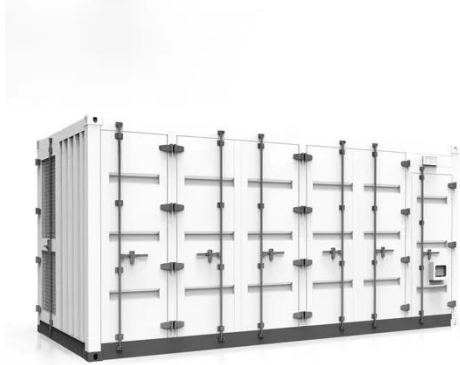

250kW outdoor telecom cabinet for construction sites

DETAILS AND PACKAGING

- 1 USER MANUAL PDF
- 2 RJ45 Cable For RS485/CAN
- 3 Battery in Parallel Cables
- 4 RJ45 TO USB Monitor Cable
- 5 M8 Terminal*4

250kW outdoor telecom cabinet for construction sites

Integrated Outdoor Telecom Cabinet Manufacturers

Our cabinets are built to withstand harsh weather conditions and provide excellent protection for power management systems, telecom base stations, energy storage battery systems, and radio equipment.