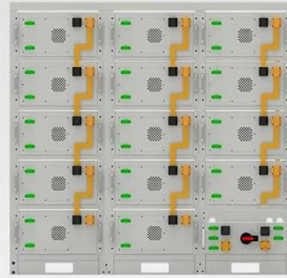

Telecom Enclosures , Outdoor Telecom Cabinet , Telhua

Telhua's outdoor telecom cabinet with AC provides climate-controlled protection for network equipment. Features universal rack mount brackets for flexible installation, meets IEC/TIA standards, and solves ...

[Get Price](#)