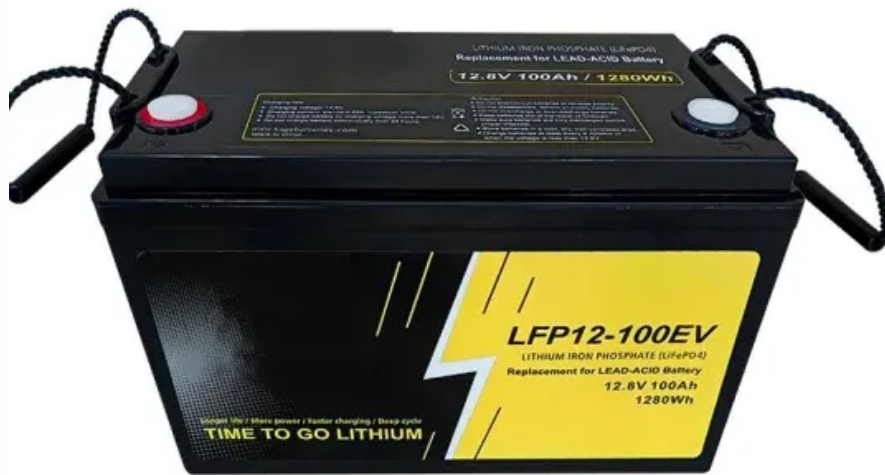

24v inverter 2000

24v inverter 2000

Victron Energy MultiPlus 2000 Watt 24 Volt Inverter & 50 Amp Battery

Its many features include a true sine wave inverter, adaptive charging, hybrid PowerAssist technology, plus multiple system integration features. The MultiPlus will prevent overload of a limited AC source, ...

[Get Price](#)

Renogy 2000-Watt 24-Volt Pure Sine Wave Inverter 4000-Watt Peak ...

A 24-Volt pure sine wave battery inverter is a special type of power conversion device that converts direct current (DC) electrical energy from a 24-Volt (V) battery into alternating current ...

[Get Price](#)

Samlex PST-2000-24 2000W, 24V Pure Sine Inverter

The PST-2000-24 is a high efficiency DC-AC inverter that converts 24 Volts DC to 2000 Watts of pure sine wave AC power. It features a commercial grade design for extreme reliability and is safety ...

[Get Price](#)

Amazon : 24v Inverter 2000w

2000 Watt Pure Sine Wave Power Inverter, 24V dc to 110 Vdc to 120 Vdc, for Home, RV and Off-Grid Solar Systems, with 2 AC Outlets and USB Port, LCD Display, with Remote Control