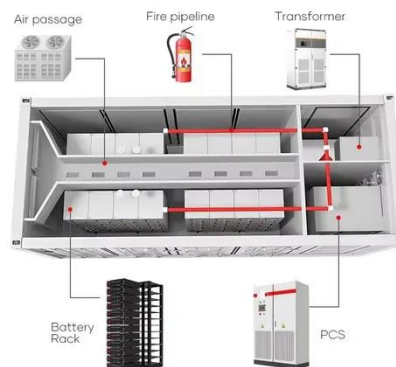

RICH SOLAR , 2000 Watt (2kW) 24 Volt Industrial Pure Sine