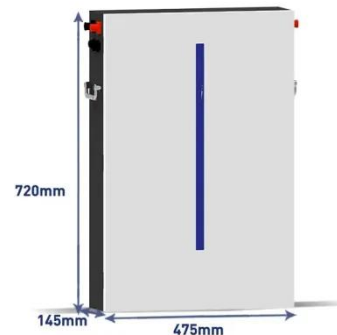

5G Macro Sites and Enterprise applications. The Natural Air Cooling system cuts energy costs dramatically - using 75% ...

[Get Price](#)