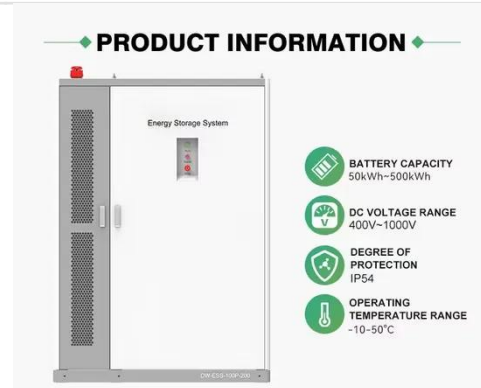

SRB4 Battery Cabinet , Up to 20 kWh , Outdoor-rated