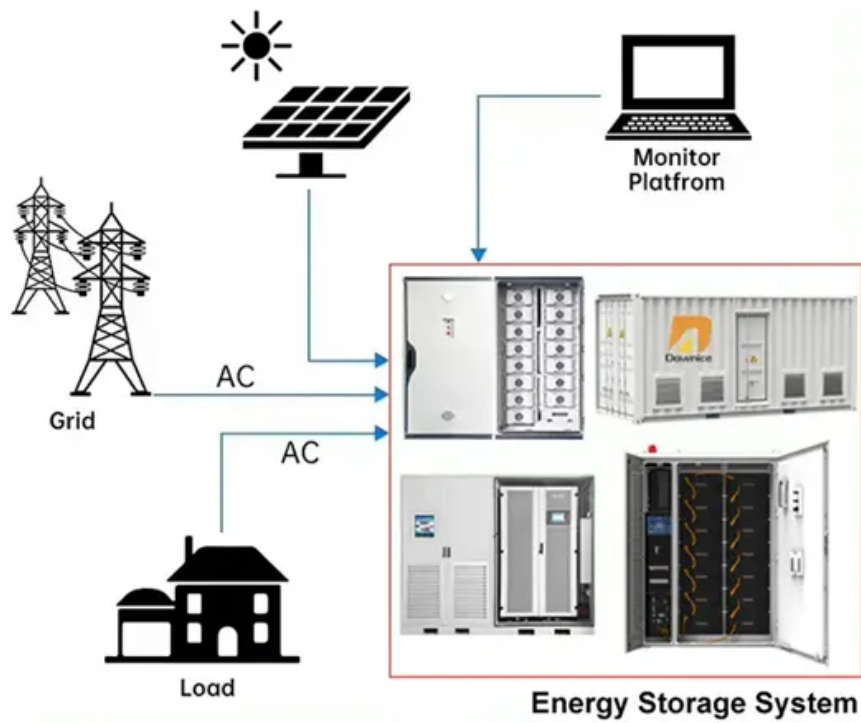

## DISTRIBUTED PV GENERATION + **ESS**

## Best 20 Amp Power Inverters for RV, Solar, Truck, and Outdoor Use

This guide highlights the best power inverters optimized for 20 amp output, featuring pure sine wave technology, solar charge controllers, remote controls, and durable connectors.