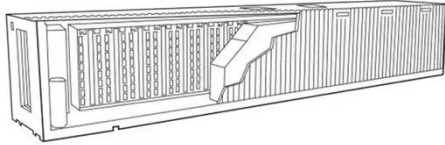

The outdoor cabinet-type photovoltaic storage system, boasting a power rating of 100kW/200kWh, seamlessly amalgamates energy storage batteries, PCS, power distribution, ...

[Get Price](#)

SRBOX-200 , High-Voltage Battery Storage up to 200 kWh

Discover the SRBOX-200, a high-voltage battery storage solution with up to 200 kWh capacity, ideal for energy storage needs in diverse applications.

[Get Price](#)