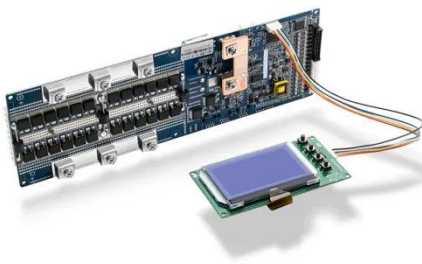

Dawnice 200kWh Battery Storage Systems

The outdoor cabinet-type photovoltaic storage system, boasting a power rating of 100kW/200kWh, seamlessly amalgamates energy storage batteries, PCS, power distribution, ...