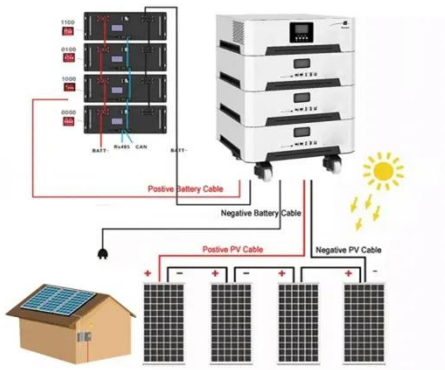

200kW Off-Grid Solar Energy Storage Unit for Bridges

200kW Off-Grid Solar Energy Storage Unit for Bridges

High-Efficiency 200kW Battery Storage Solution

For those seeking advanced energy storage solutions, Maxbo New Energy offers a comprehensive range of products, including state-of-the-art 200kW battery storage systems.

[Get Price](#)

200kwh Outdoor Integrated Energy Storage Cabinet_On And Off Grid Solar

Discover TANFON's Outdoor Integrated Energy Storage Systema cutting-edge solution that seamlessly combines lithiumiron phosphate batteries. advanced Battery ManagementSystem (BMS), Power ...

[Get Price](#)

High Capacity 200kW Battery Energy Storage System

Seamless Integration and Scalability: Our 200kW all-in-one system offers seamless integration of solar panels and LFP battery storage, providing a comprehensive energy solution for your business or ...

[Get Price](#)

SRBOX-200 , High-Voltage Battery Storage up to 200 kWh

Discover the SRBOX-200, a high-voltage battery storage solution with up to 200 kWh capacity, ideal for energy storage needs in diverse applications.