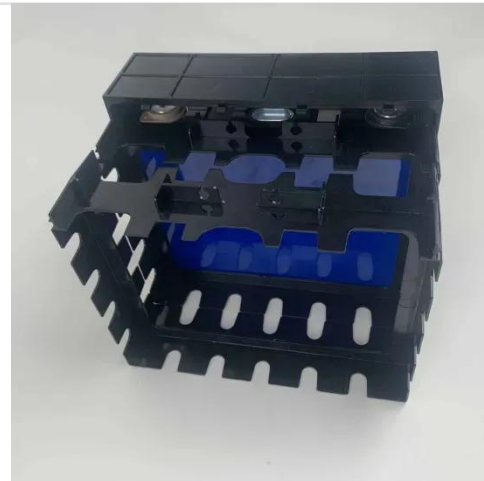

### 2 sets 45" adjustable solar panel mount brackets for 100-400 watt

About this item ?strong adaptability?the 2 sets adjustable solar panel mounting brackets can accommodate 4pcs 100w solar panels or 2pc 200-400w solar panel,and it supports both horizontal ...

## 2 Set Adjustable Solar Panel Tilt Mount Brackets Aluminum Alloy

It is specially designed for solar system and can be compatible with 50W, 70W, 100W, 150W, 175W and 190W solar panels. Adjustable length of the solar panel bracket is 14" - 27" (loosen ...

## Newpowa NPB-400T Adjustable Solar Panel Tilt Bracket Configured ...

The NPB-400T bracket is an adjustable tilt bracket designed to mount two Newpowa's 100W standard solar panels or one grid-tie panel on flat surfaces. It is ideal for marine, RV roofs, sheds, garages or ...

## Brackets 45 in. 0 to 90° Adjustable Tilt

Easy installation: this solar panel mount bracket supports both horizontal and vertical installation, it features precision pre-drilled holes and includes practical accessories such as m8 ...