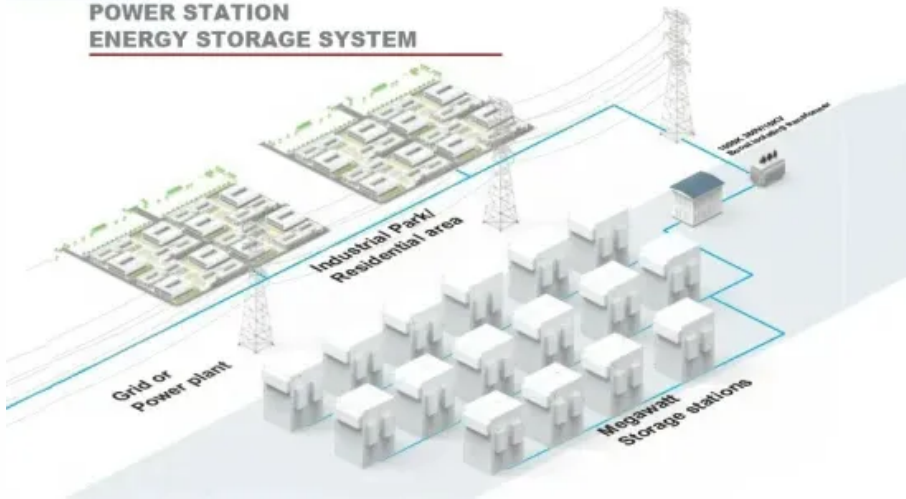

15kW Industrial Cabinet for Edge Computing

INDUSTRIAL & COMMERCIAL HYBRID ENERGY STORAGE SYSTEM

POWER STATION ENERGY STORAGE SYSTEM

15kW Industrial Cabinet for Edge Computing

Edge Compute and Micro Data Center , nVent DATA-SOLUTIONS

[Get Price](#)

2025 Edge Computer Enclosures

The Edge Computing Enclosure is a specialized protective housing designed to ensure stable operation of edge computing devices in harsh environments.

[Get Price](#)

[Get Price](#)

MOBICELL-15K -- 15kW Methanol Fuel Cell Power Cabinets

Together, these enclosures deliver 15

kW continuous (20 kW peak), operating silently and reliably even in harsh climates. Designed for telecom, data edge, industrial, and government applications, the ...