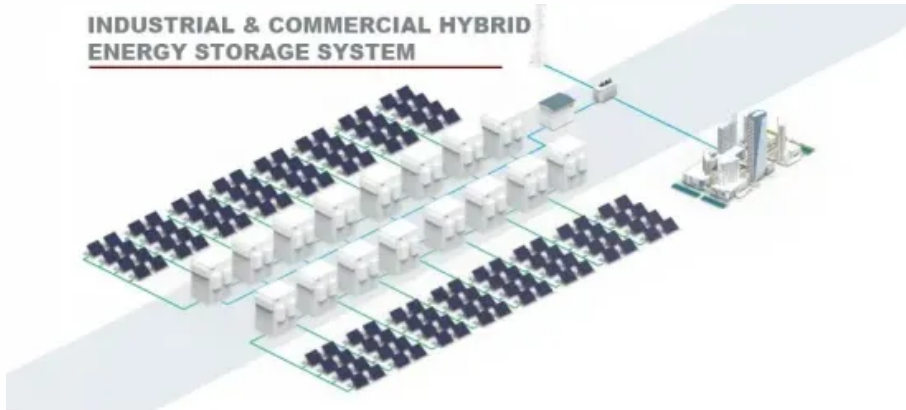

15kW Industrial Cabinet for Edge Computing

INDUSTRIAL & COMMERCIAL HYBRID ENERGY STORAGE SYSTEM

POWER STATION ENERGY STORAGE SYSTEM

15kW Industrial Cabinet for Edge Computing

Edge Compute and Micro Data Center , nVent DATA-SOLUTIONS

[Get Price](#)

2025 Edge Computer Enclosures

The Edge Computing Enclosure is a specialized protective housing designed to ensure stable operation of edge computing devices in harsh environments.

[Get Price](#)

Vertiv Liebert GXT5 UPS-15kVA/15kW/208 and 120VAC, Online ...

This 15kVA online double conversion UPS offers continuous power conditioning in centralized and edge locations. With unity power factor (1.0), it allows more connected loads saving space and costs.

[Get Price](#)

MOBICELL-15K -- 15kW Methanol Fuel Cell Power Cabinets

Together, these enclosures deliver 15

kW continuous (20 kW peak), operating silently and reliably even in harsh climates. Designed for telecom, data edge, industrial, and government applications, the ...