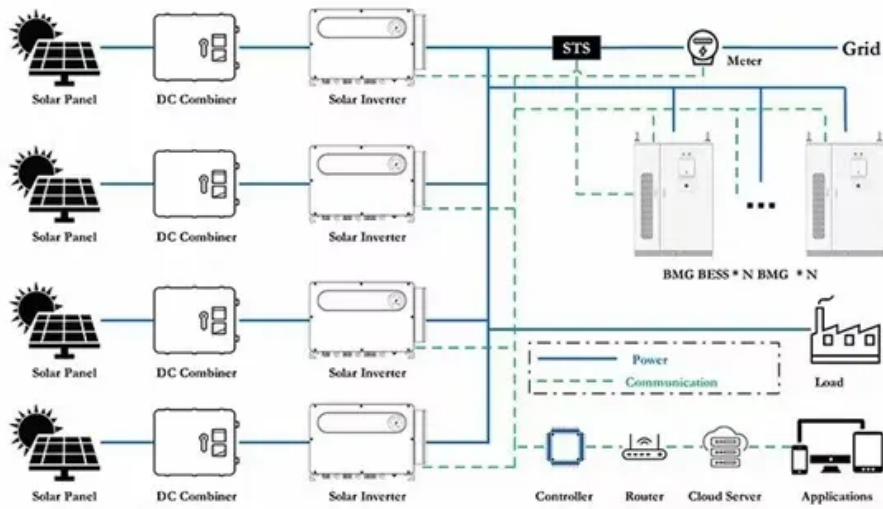

150W solar panel weight

150W solar panel weight

The Ultimate Guide to Solar Panel Size, Weight & Wattage (2025)

Find the exact solar panel size & weight in our 2025 guide. Our complete chart compares models by ft/cm and lbs/kg to help you plan your installation.

[Get Price](#)

150W 12V MONOCRYSTALLINE SOLAR PANEL

A high-efficiency B2B solution for off-grid power systems. This 150W 12V monocrystalline solar panel is engineered for durable, commercial-grade applications.