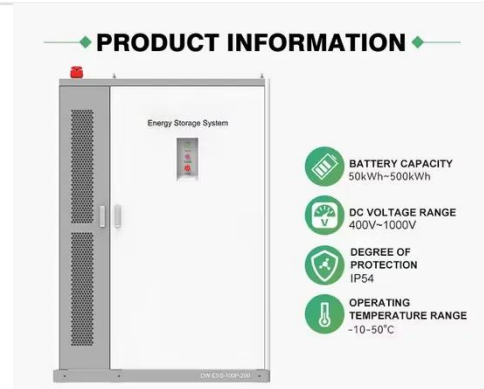

1500W 12V/24V 60A MPPT Solar Charge Controller

This MPPT Solar Charge Controller is an Automatic control device, it could be used in all solar power systems to control solar panel array to charge batteries.

[Get Price](#)