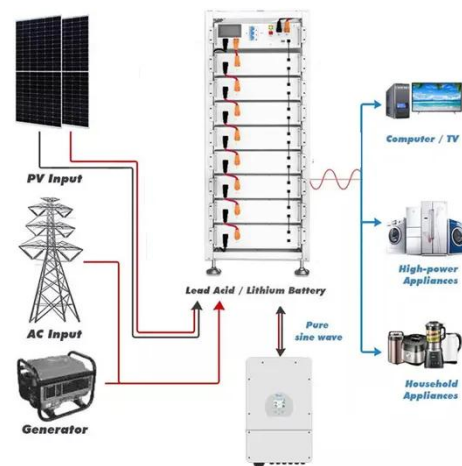

[Get Price](#)

1P416S 280Ah/314Ah 1500V BTL Liquid Cooling Outdoor Cabinet

Industrial and commercial energy storage: It is used to cut peak and fill valleys, and reduce electricity costs by using the difference between peak and valley electricity prices; It can be used as an ...

[Get Price](#)

FPR-ESS-5015kWh-L-1500V

The FPR-ESS-5015kWh-L-1500V is perfect for large-scale applications, including grid stabilization, renewable energy integration, and industrial power management.

[Get Price](#)