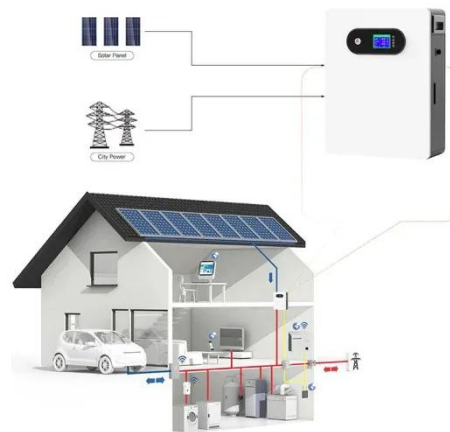

What Can a 600W Inverter Run? The Ultimate Guide to 600 Watt ...