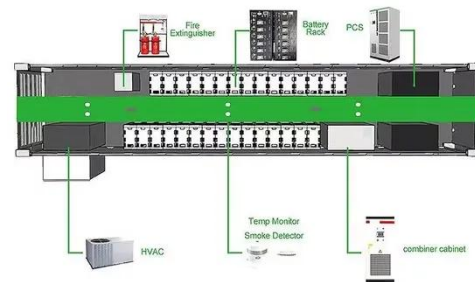

Inverter 12V 220V 9000W

Unmatched Power and Efficiency Our 12V to 220V 9000W inverter is a powerhouse that delivers the stability and efficiency you require. Designed to handle a wide range of electrical loads, this inverter ...