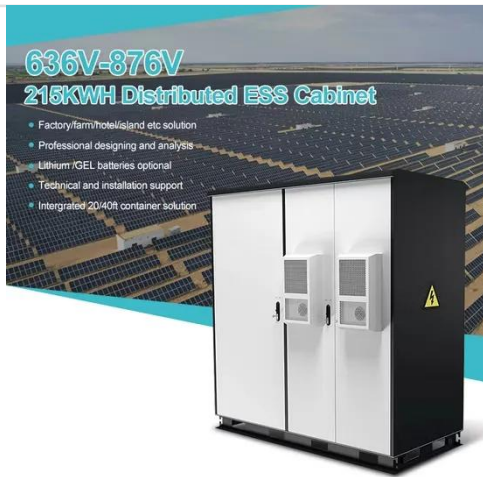

Wave

The Leaptrend Sirius series 3000W 12V Pure Sine Wave Inverter is perfect for most off-grid systems, whether for a van, RVs, trucks, boats, yachts, coffee van inverter or any remote location needing power.

[Get Price](#)

Best Inverter Options for Lithium Battery Use in 2025-2025

Finding the right inverter to pair with lithium batteries can improve efficiency, safety, and reliability for solar storage, home backup, and off-grid systems.

[Get Price](#)

Contact Us

For catalog requests, pricing, or partnerships, please visit:
<https://www.cannabiswow.es>