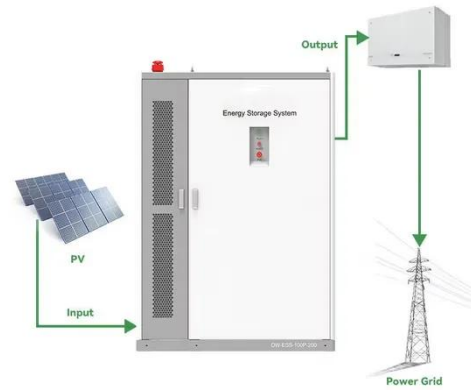

Wave

The Leaptrend Sirius series 3000W 12V Pure Sine Wave Inverter is perfect for most off-grid systems, whether for a van, RVs, trucks, boats, yachts, coffee van inverter or any remote location needing power.

[Get Price](#)

Best Inverter Options for Lithium Battery Use in 2025-2025

Finding the right inverter to pair with lithium batteries can improve efficiency, safety, and reliability for solar storage, home backup, and off-grid systems.

[Get Price](#)

Contact Us

For catalog requests, pricing, or partnerships, please visit:
<https://www.cannabiswow.es>