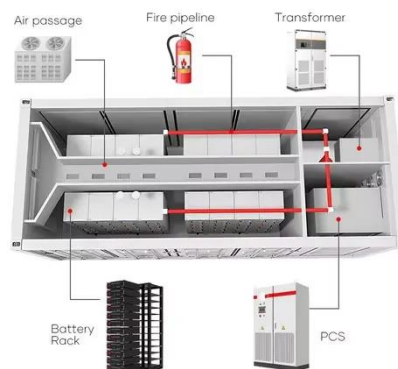

Best Inverters With Automatic Transfer Switches for Seamless Power